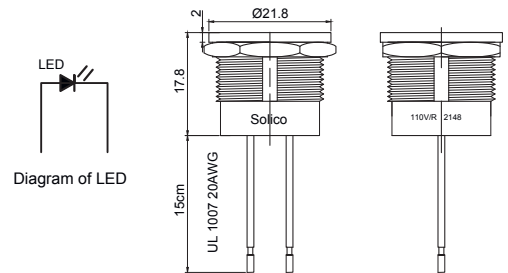

19 mm Panel Mount