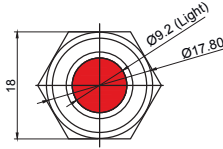

19 mm Panel Mount