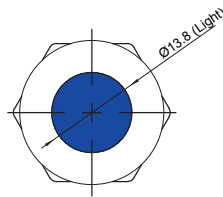

12 mm Panel Mount

16 mm Panel Mount

19 mm Panel Mount

22 mm Panel Mount

Additional information can be found on our website [www.solico.com](http://www.solico.com).

For a sample or quote email Solico at [sales@solico.com](mailto:sales@solico.com) or call us at 860-527-3092 x 3154.