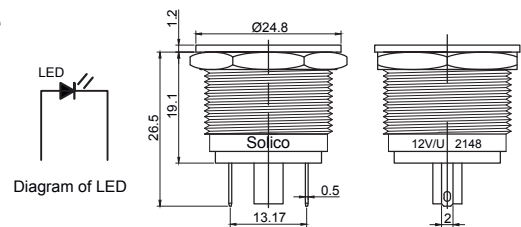

12 mm Panel Mount

16 mm Panel Mount

19 mm Panel Mount

22 mm Panel Mount

Additional information can be found on our website [www.solico.com](http://www.solico.com).

For a sample or quote email Solico at [sales@solico.com](mailto:sales@solico.com) or call us at 860-527-3092 x 3154.