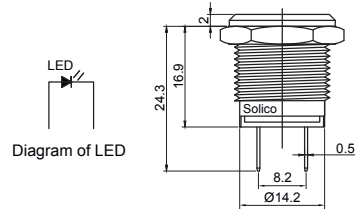

16 mm Panel Mount