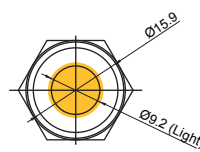

BR Series Part Number System

Panel Mounting	Code	Voltage	Code	Termination	Code	Bezel Style	Code	Bezel Finish	Code
12 mm	12	12 VDC	12	Rear Epoxy Wire	1	Flushed	1	Bright Chrome	1
16 mm	16	24 VDC	24	Solder Lug / Fastons (2.8 x 0.8)	5	Recessed	2	Black	2
19 mm	19	125 VDC	15						
22 mm	22								
Lamp	Code	Lens Colors	Code	Lens Marking	Code	Legend Color	Code	4 Digit Numbering	
Fixed	1	Red	1	Not Applicable	0	Not Applicable	0	None	
Flashing	2	Green	4	Legend Imprint	A	White	1	0.0000 (example)	
		Blue	5			Black	2		
		White	6						
		Yellow	8						

12 mm Panel Mount

16 mm Panel Mount