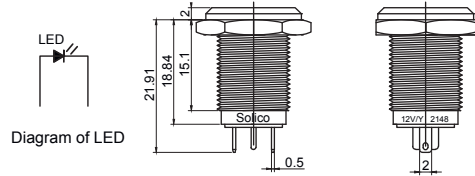

BR Series Indicator Light

Spec sheet
12 / 16 / 19 / 22 mm

BR Series Part Number System

Panel Mounting	Code	Voltage	Code	Termination	Code	Bezel Style	Code	Bezel Finish	Code
12 mm	12	12 VDC	12	Rear Epoxy Wire	1	Flushed	1	Bright Chrome	1
16 mm	16	24 VDC	24	Solder Lug / Fastons (2.8 x 0.8)	5	Recessed	2	Black	2
19 mm	19	125 VDC	15						
22 mm	22								
Lamp	Code	Lens Colors	Code	Lens Marking	Code	Legend Color	Code	4 Digit Numbering	
Fixed	1	Red	1	Not Applicable	0	Not Applicable	0	None	
Flashing	2	Green	4	Legend Imprint	A	White	1	0.0000 (example)	
		Blue	5			Black	2		
		White	6						
		Yellow	8						

12 mm Panel Mount