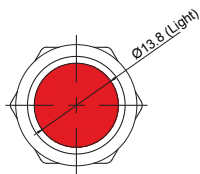

BR Series Indicator Light

Spec sheet
12 / 16 / 19 / 22 mm

BR Series Part Number System

Panel Mounting	Code	Voltage	Code	Termination	Code	Bezel Style	Code	Bezel Finish	Code
12 mm	12	12 VDC	12	Rear Epoxy Wire	1	Flushed	1	Bright Chrome	1
16 mm	16	24 VDC	24	Solder Lug / Fastons (2.8 x 0.8)	5	Recessed	2	Black	2
19 mm	19	125 VDC	15						
22 mm	22								
Lamp	Code	Lens Colors	Code	Lens Marking	Code	Legend Color	Code	4 Digit Numbering	
Fixed	1	Red	1	Not Applicable	0	Not Applicable	0	None	
Flashing	2	Green	4	Legend Imprint	A	White	1	0.0000 (example)	
		Blue	5			Black	2		
		White	6						
		Yellow	8						

16 mm Panel Mount

19 mm Panel Mount

Additional information can be found on our website www.solico.com.

For a sample or quote email Solico at sales@solico.com or call us at 860-527-3092 x 3154.

www.solico.com | 860-527-3092 x 3154